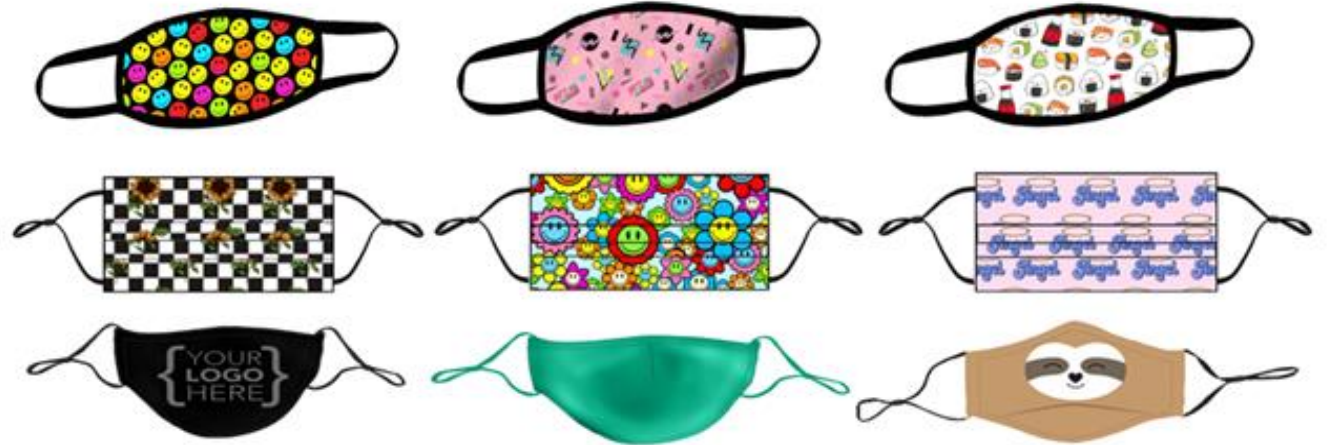

Face Masks

- Washable Reusable
- 100% Cotton Double Layer Fabric
- Adjustable Ear Strap
- Adjustable Stopper

Comfortable
and breathable

Anti-droplets

Anti-dust

Adjustable Nose
bridge

100% Cotton

ELASTIC EAR STRAPS WITH ADJUSTABLE STOPPER

Color Palette

3D Cup Shape

- NAME:** 3D WASHABLE FACE MASK WITH ONE FILTER INCLUDED
- MATERIAL:** 3 LAYERS: **INNER & OUTER LAYER:** 100% COTTON, **MIDDLE LAYER:** PLYPROPYLENE
- SIZE:** **HEIGHT:**11.2CM*2 **WIDTH:**15CM
- INNER PACK:** 1 UNIT
- LEAD TIME:** 60 DAYS FOR INITIAL ORDER 45 DAYS FOR REORDERS

Square Shape

NAME:

SQUARE EXPANDABLE WASHABLE FACE MASK

MATERIAL:

2 LAYERS: **INNER & OUTER LAYER:** 100% COTTON

SIZE:

HEIGHT:10.3CM (FLAT) 15.5CM (EXPANDED) **WIDTH:**17.8CM

INNER PACK:

1 UNIT

COST:

\$1.15 FOB CHINA

LEAD TIME:

60 DAYS FOR INITIAL ORDER 45 DAYS FOR REORDERS

Basic Shape

NAME:	BASIC COTTON WASHABLE FACE MASK
MATERIAL:	2 LAYERS: INNER & OUTER LAYER: 100% COTTON
SIZE: HEIGHT:	16CM WIDTH: 11.5CM
INNER PACK:	1 UNIT
COST: \$ 0.89	FOB CHINA
LEAD TIME:	60 DAYS FOR INITIAL ORDER 45 DAYS FOR REORDERS