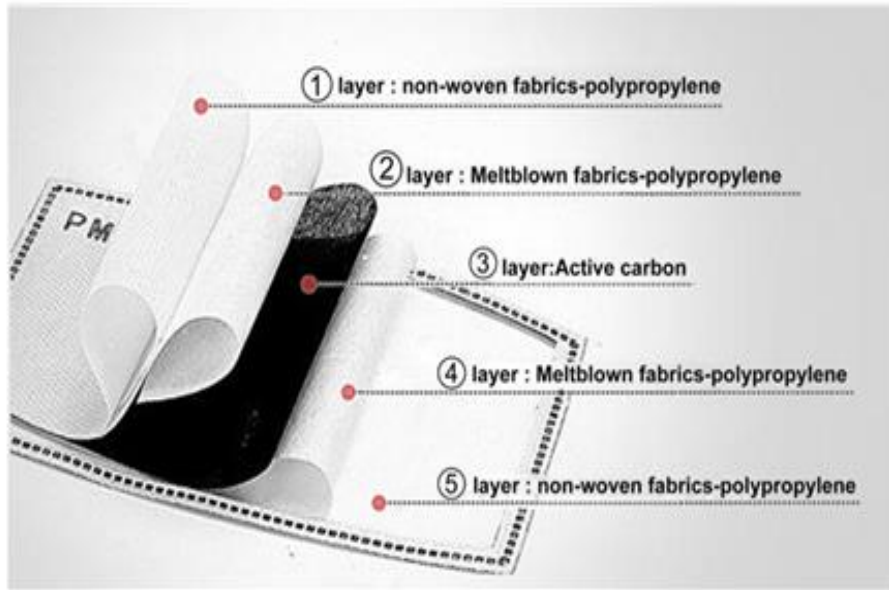

Filter 6 Pack